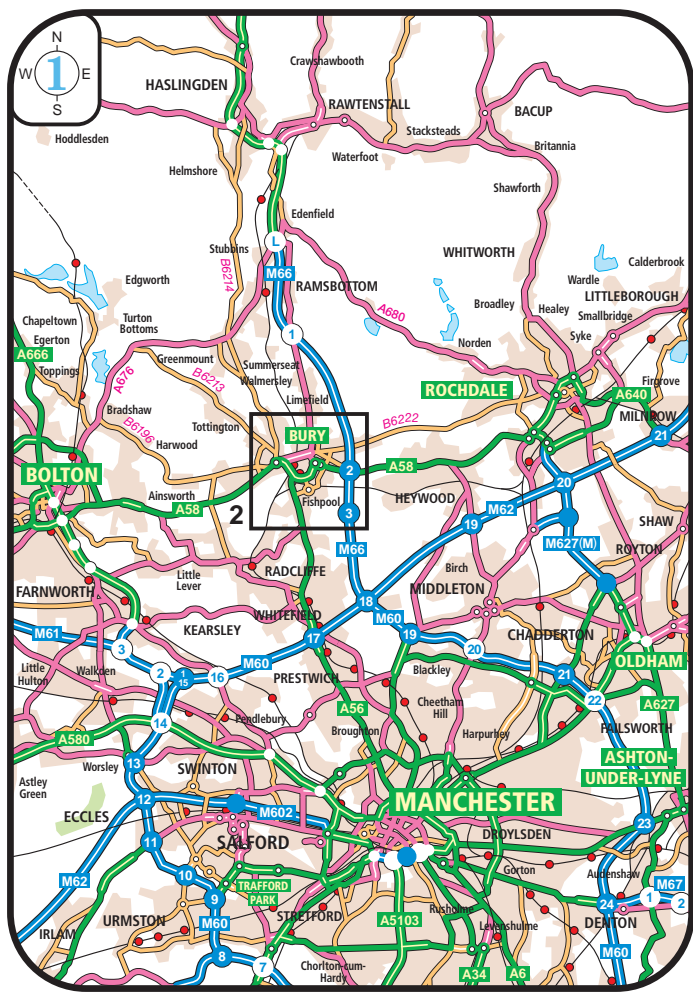

## LOCATION MAP

### Travelling to The Bury Grammar Schools

**By Rail:** The nearest main line stations are Manchester Piccadilly and Manchester Victoria, both of which have a direct link to Bury via the metro line to Bury Interchange, which in turn is only a five minute walk to the Bury Grammar Schools.

**By Road from the M60:** Leave the M60 at Junction 18 and join the M66 (signposted Bury and Burnley). Leave the M66 at Junction 2 and take the first exit at the roundabout to join the A58 Rochdale Road. Travel to the next major roundabout and turn left into Angouleme Way, which bypasses the town centre and leads into Jubilee Way. You will see the Grammar Schools on your left. Take the next turning left into Tenterden Street.