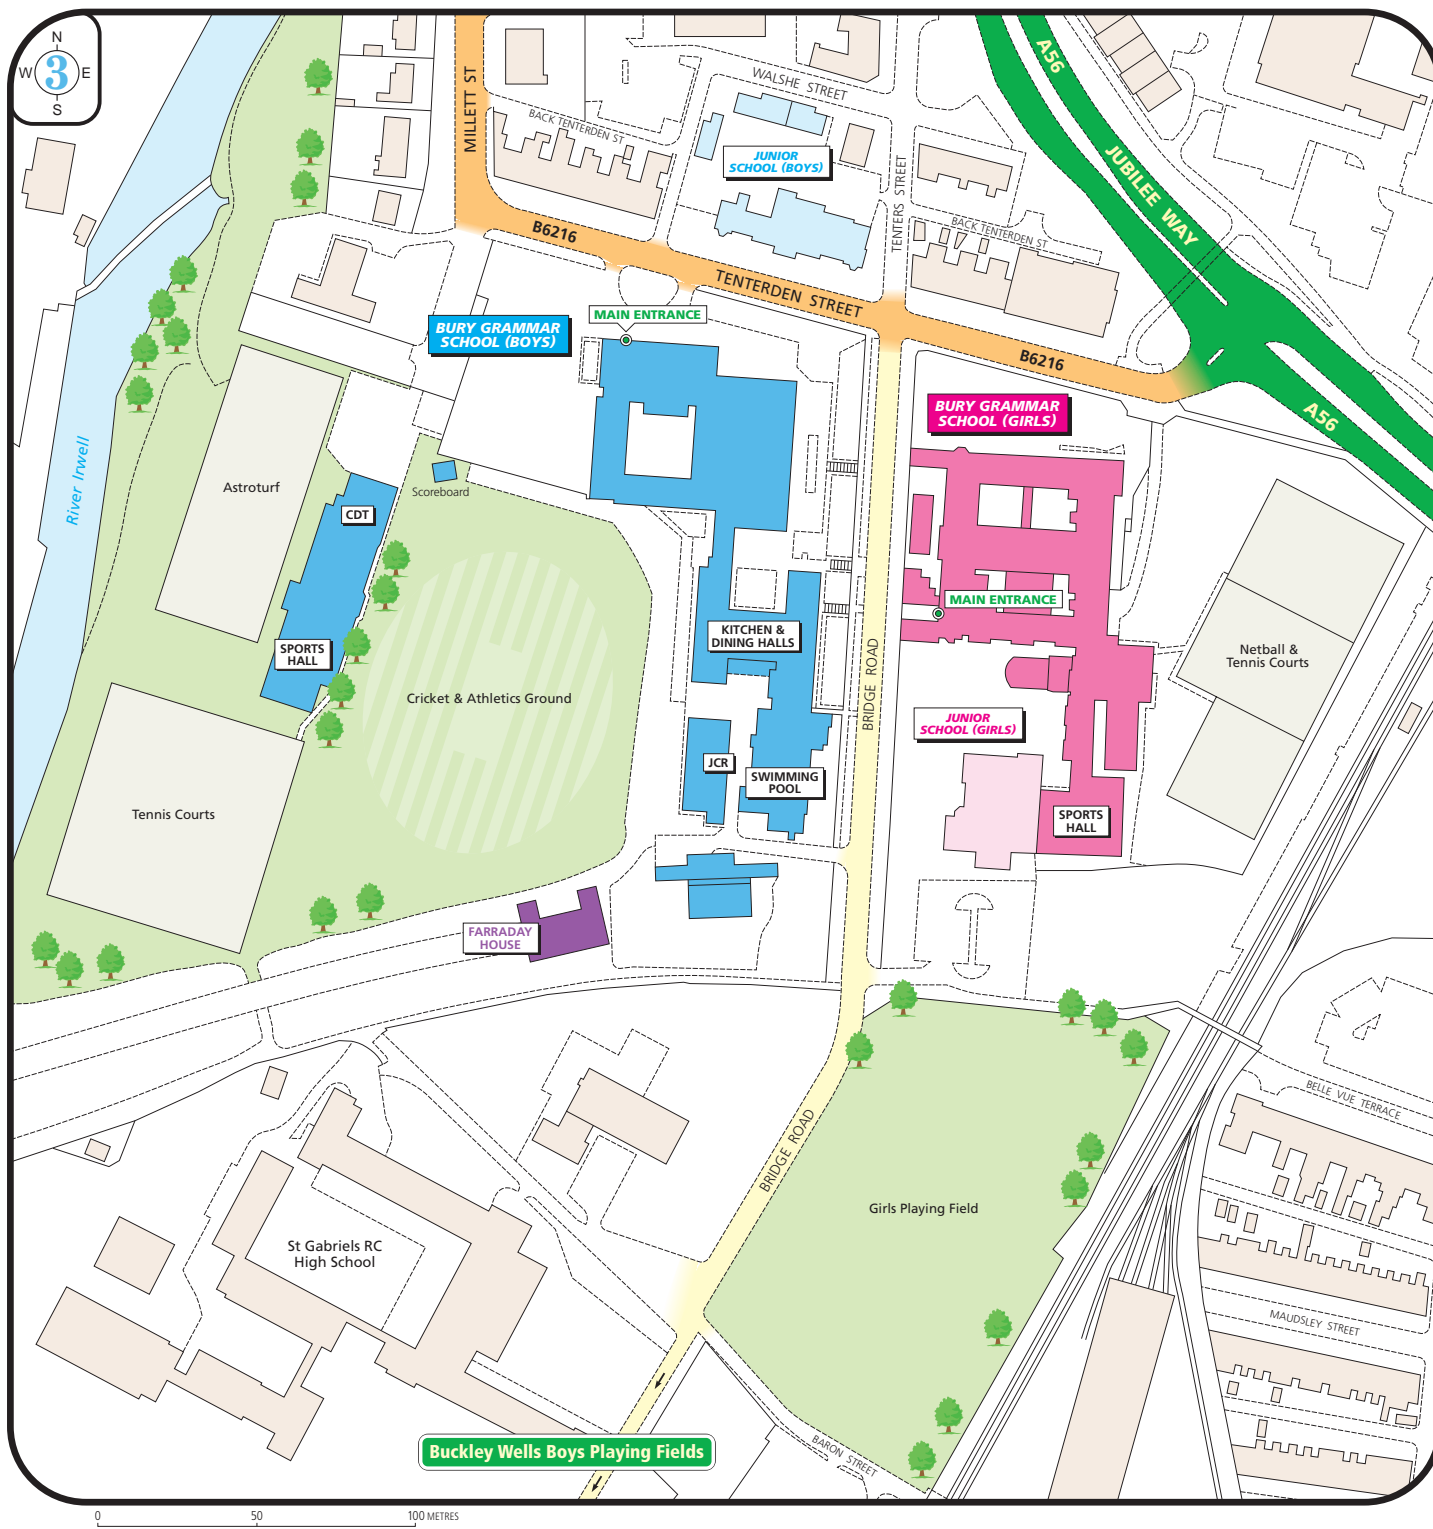

BURY GRAMMAR SCHOOLS

LOCATION MAP

BOYS

Tenterden Street · Bury · Lancashire BL9 0HN
Tel: 0161 797 2700 · Fax: 0161 763 4655
E-mail: info@burygrammarschoolboys.co.uk
www.burygrammarschoolboys.co.uk

GIRLS

Bridge Road · Bury · Lancashire BL9 0HH
Tel: 0161 797 2808 · Fax: 0161 763 4658
E-mail: info@bgs.bury.sch.uk
www.bgs.bury.sch.uk

BURSAR'S & DEVELOPMENT OFFICE

For both Schools is situated at
Farraday House · Bridge Road · Bury · Lancashire BL9 0HG
Tel: 0161 764 4442 · Fax: 0161 761 2607
www.bgsdev.co.uk